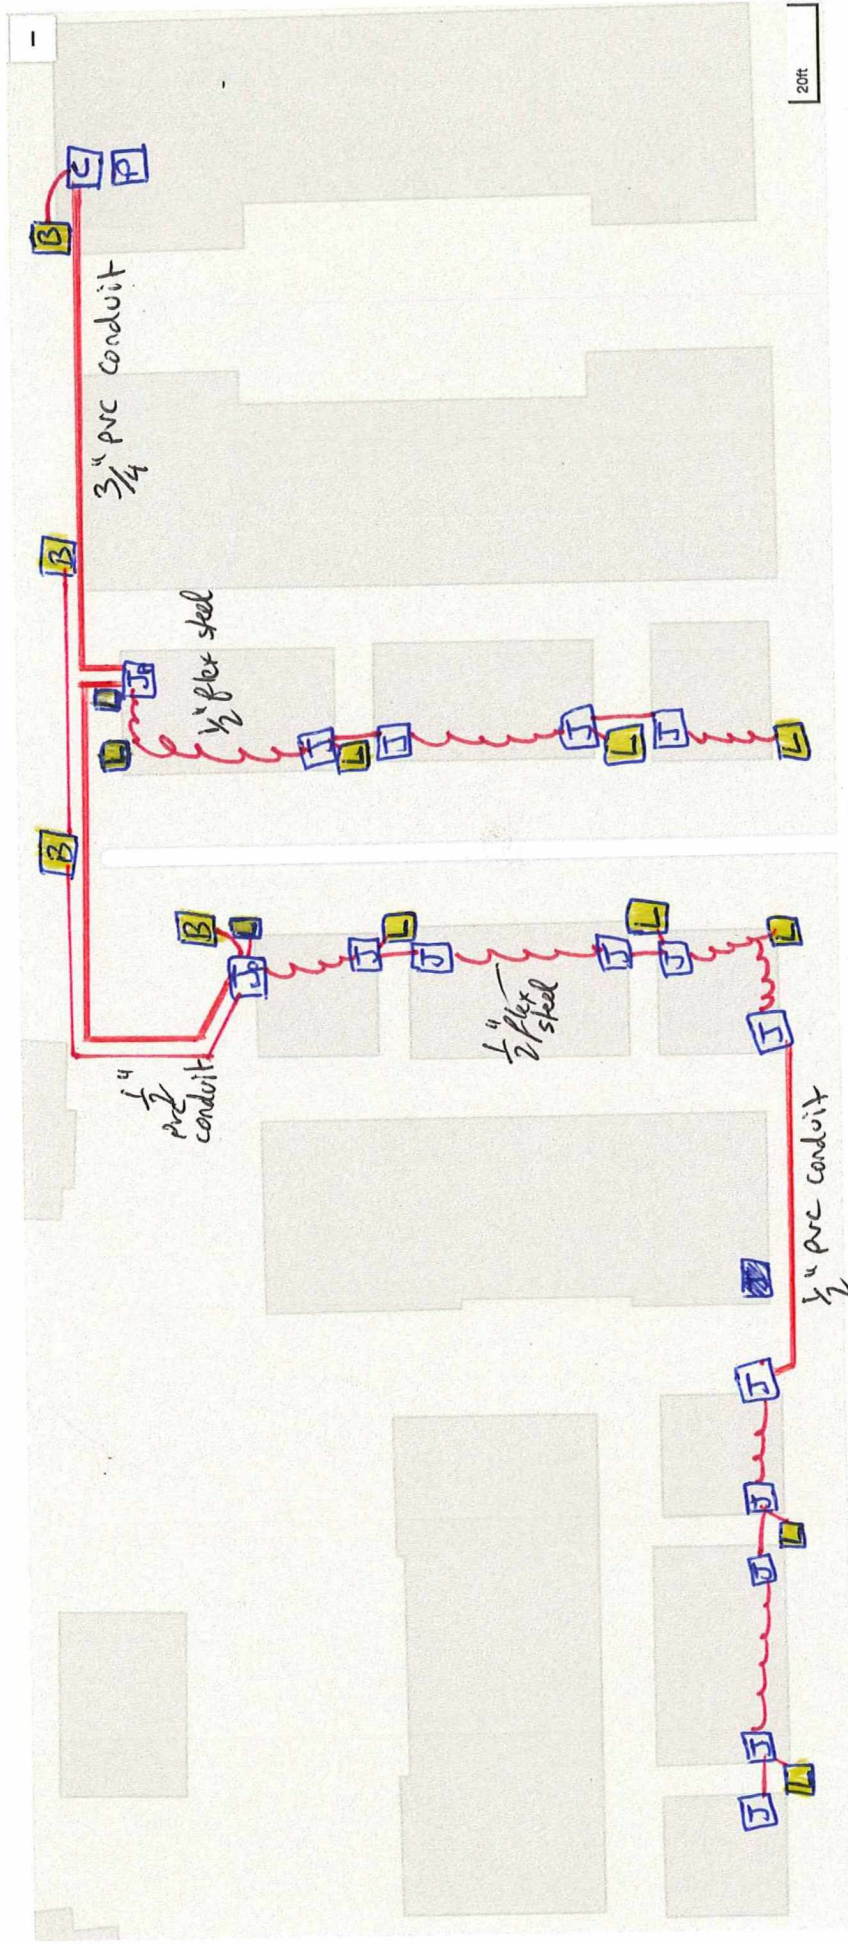

ZONE 1-A WIRING MAP

1005
BRYANT WAY

LEGEND:

- P = Photocell
- C = Circuit breaker
- J = Junction Box
- Jp = Junction Box with power outlet
- L = Lamp
- B = Bollard
- PVC conduit (underground along arches)
- ~ Flex steel conduit (inside garages)