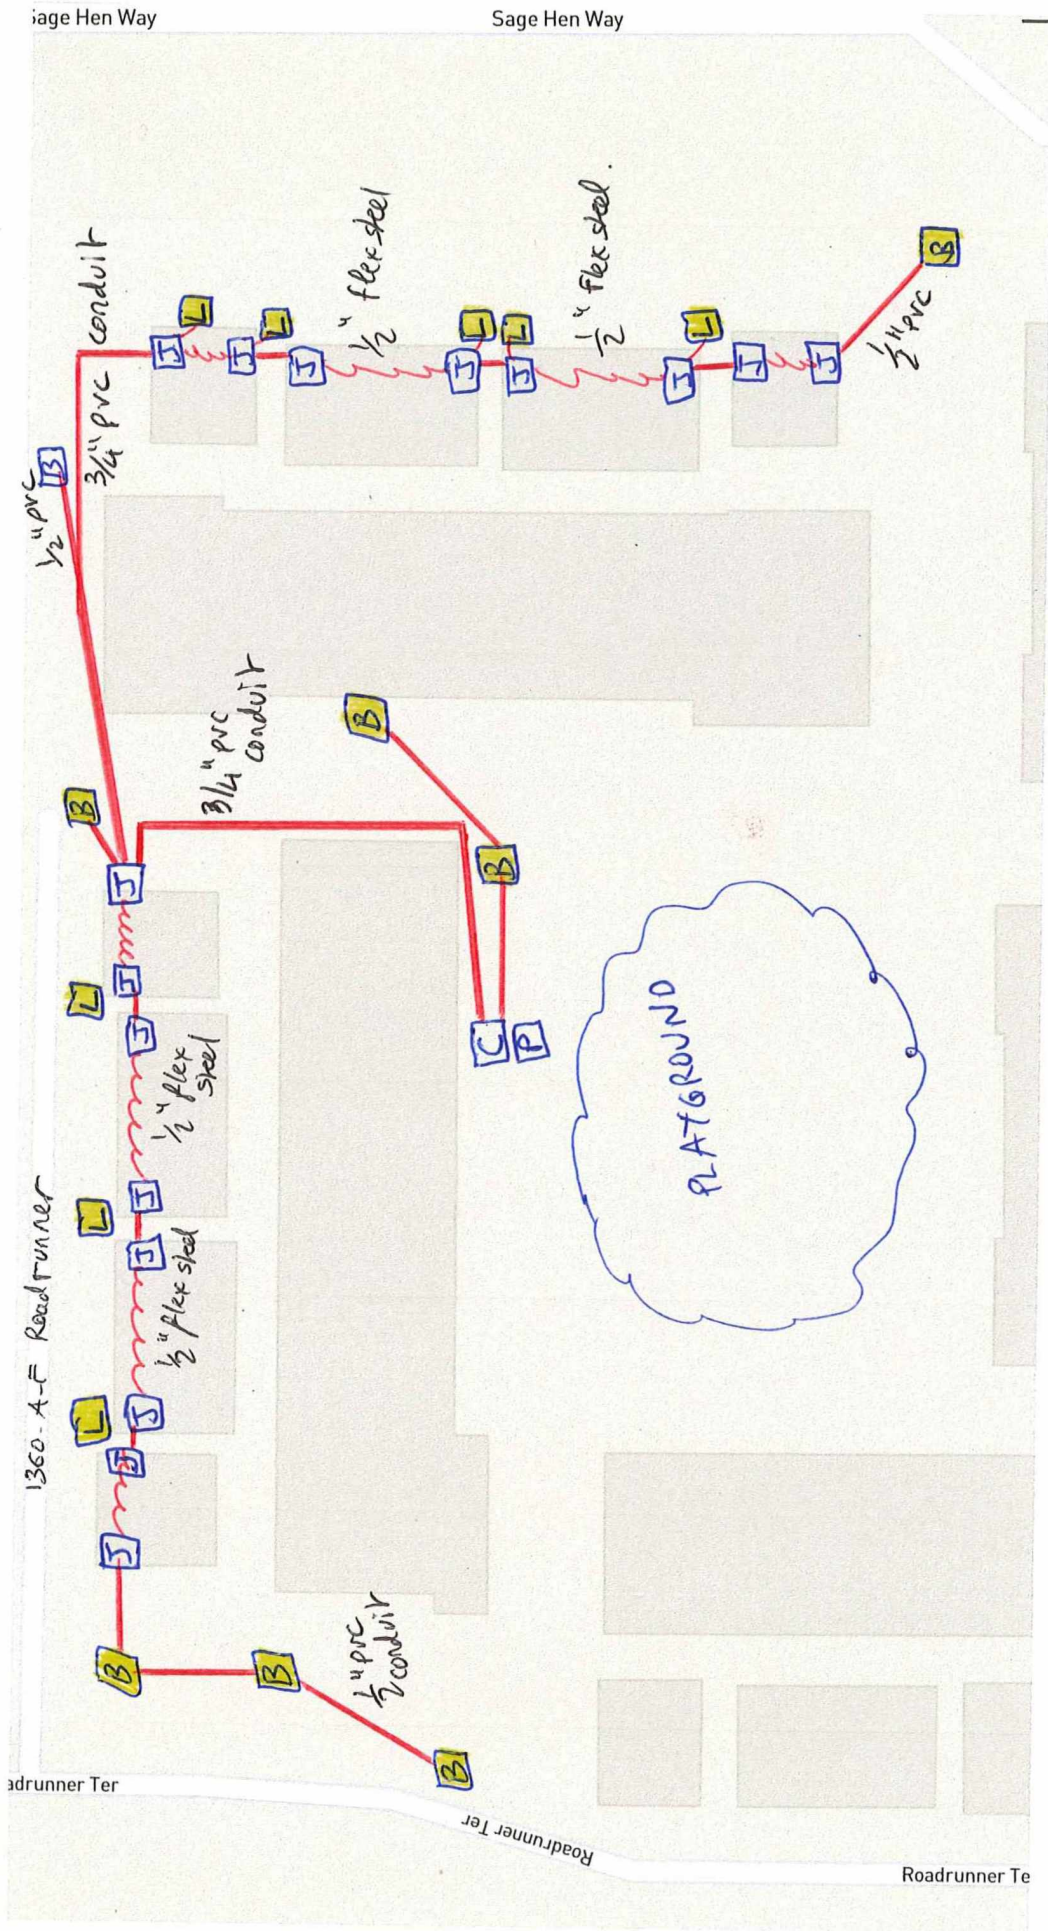

# ZONE 3. A WIRING MAP

## LEGEND:

- C = Circuit Breaker
- P = PhotoCell
- J = Junction Box
- B = Bollard
- L = Lamp

- PVC conduit (underground or along arches)
- ~ Flex steel conduit (inside garage)