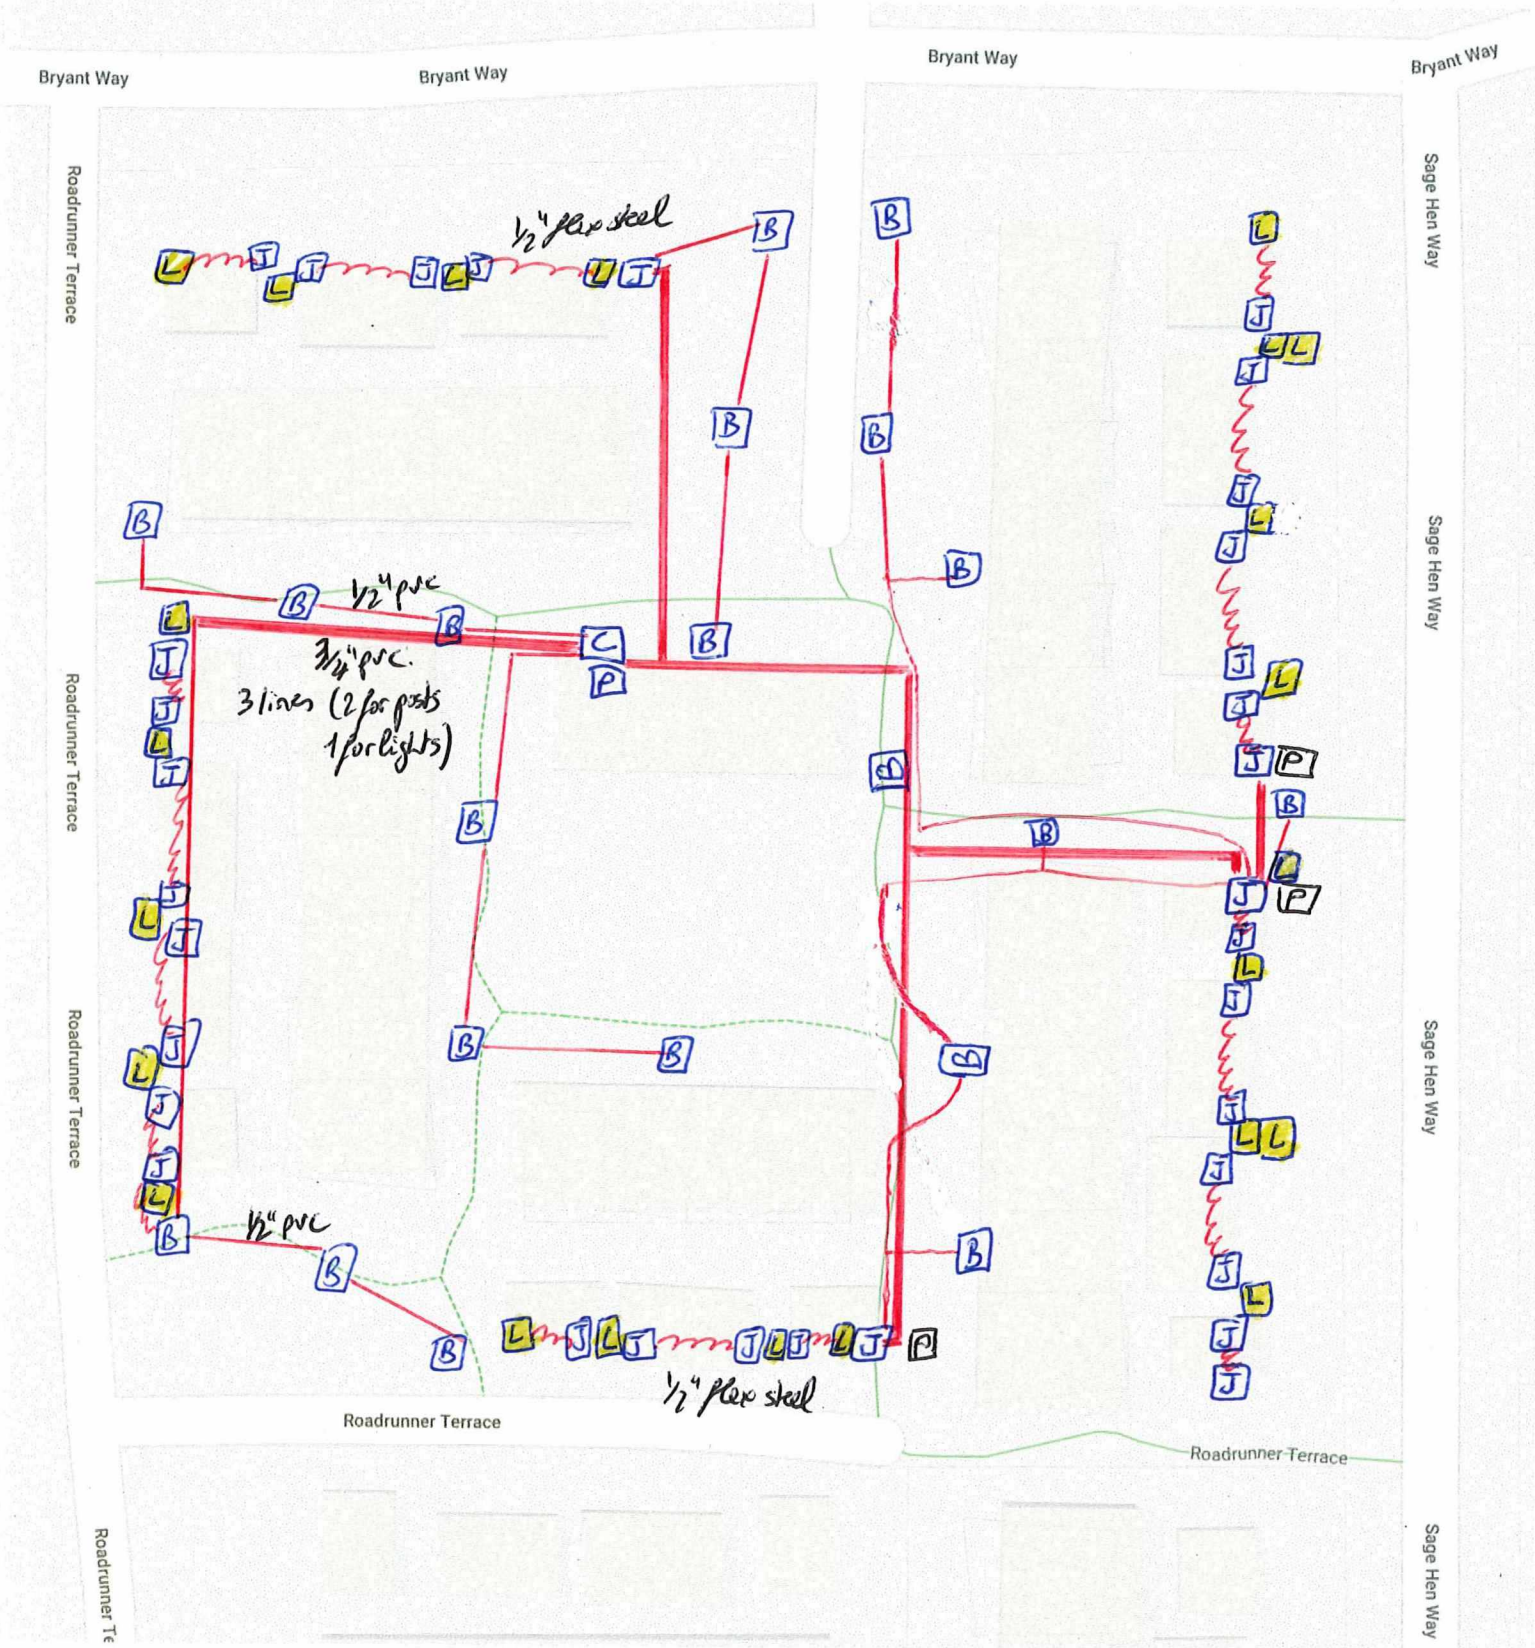

ZONE 2 WIRING MAP

LEGEND!

C = Circuit Breaker.
 J = Junction Box
 P = Photocell

B = Ballrod
 L = Lamp

— pvc conduit (underground / over arches)
~ flex steel conduit (inside garages)