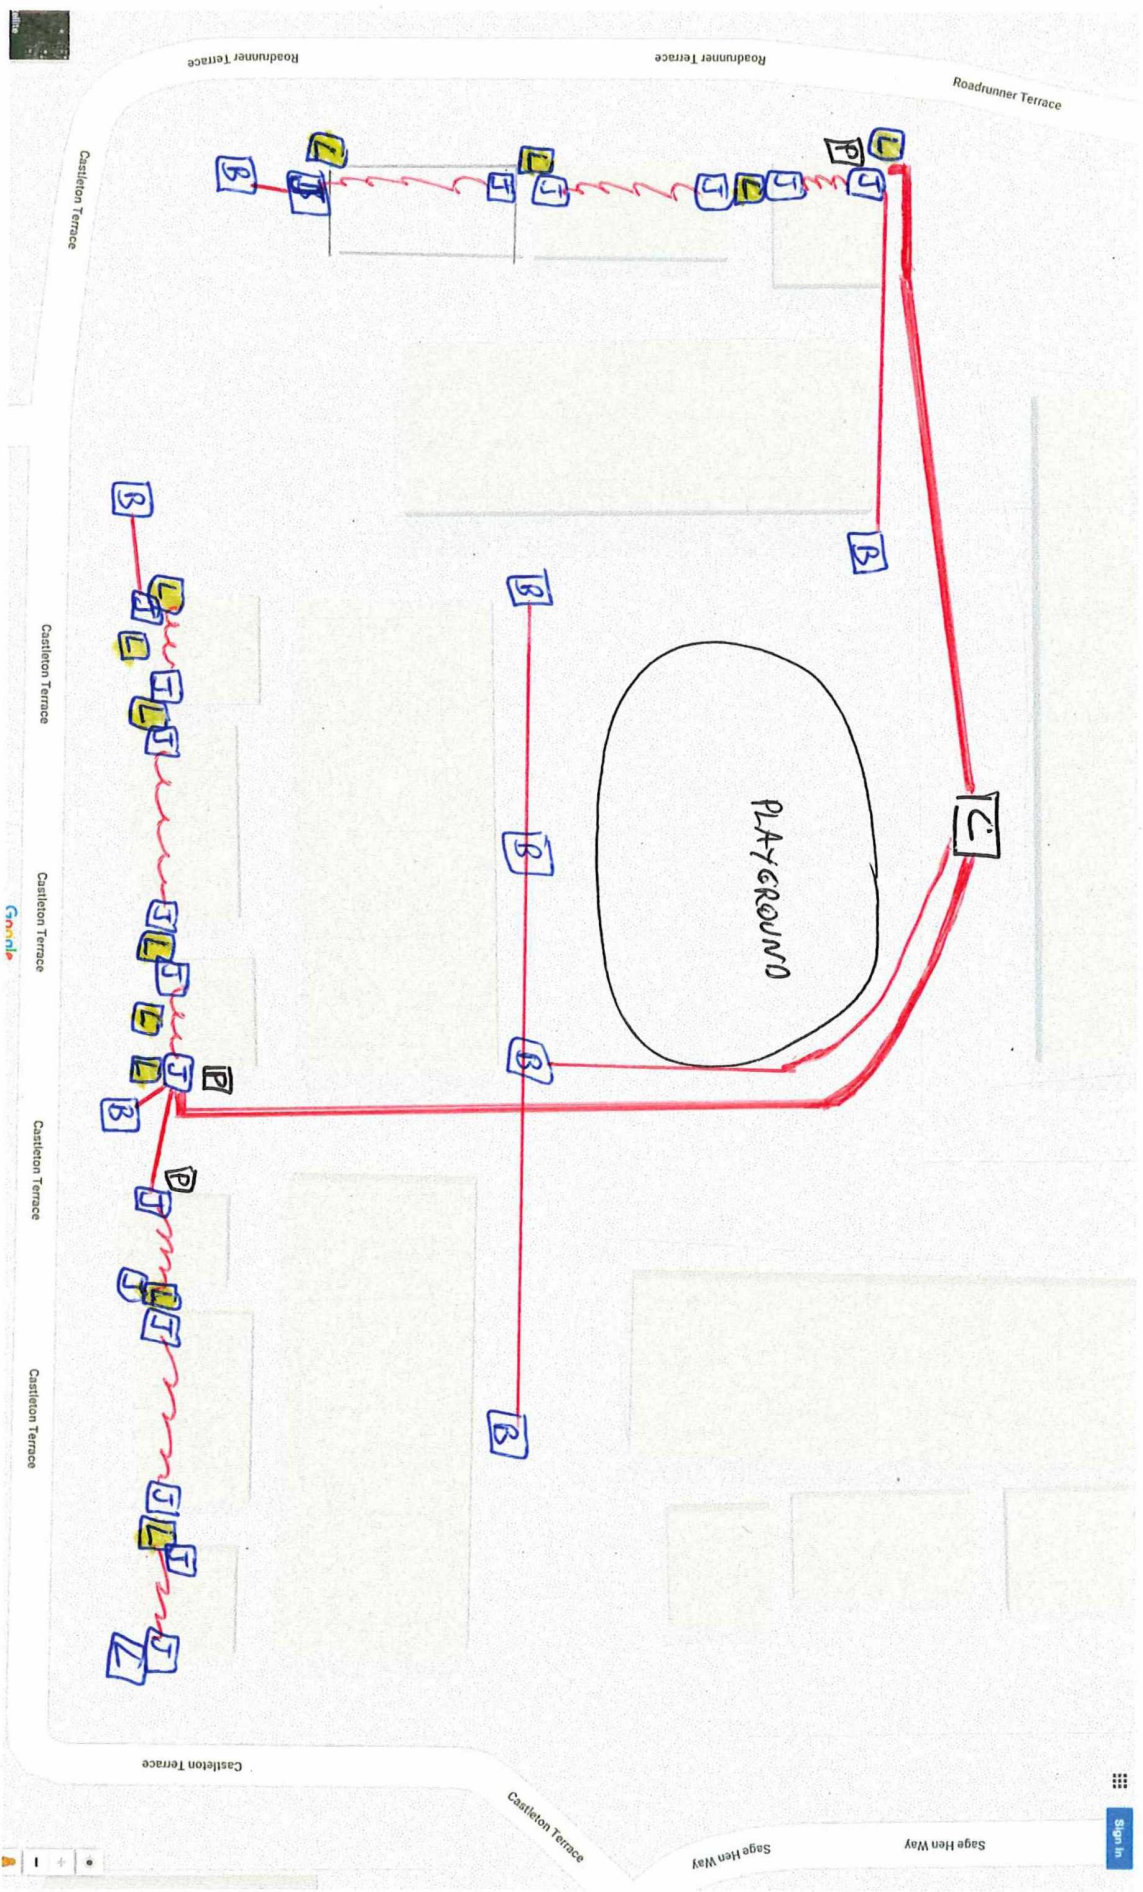

ZONE 3.B WIRING MAP

LEGEND:

C = Circuit Breaker
 T = Junction Box
 P = Photocell

B = Bollard
 L = Lamp

≡
~~~~~

≡ PVC conduit (underground, over arches)  
 ~~~~~ flex steel conduit (in side garage)