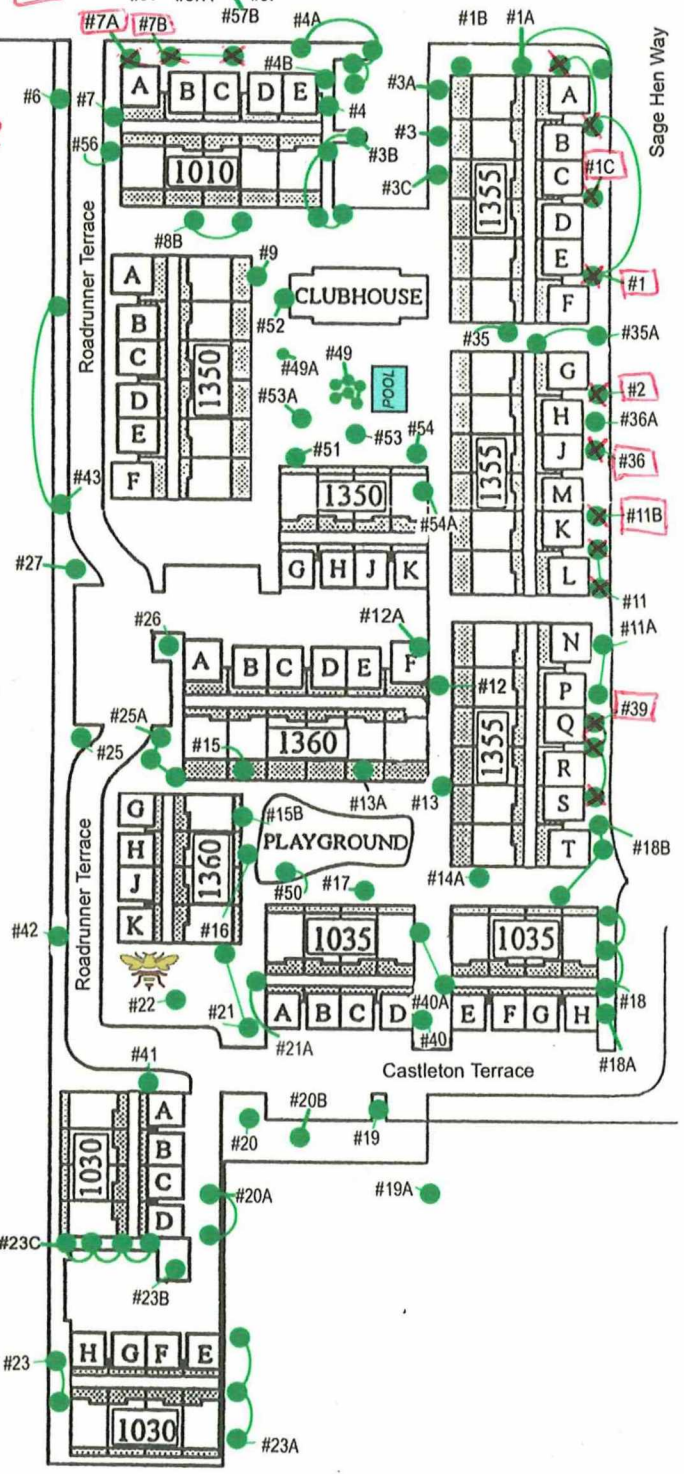

12/15/2019

CITY TREES: #61A, #59, #62
 #30A, #28
 #7A, #7B
 #1, #1C, #2, #36
 #11B, #39

OWNER PLANTED: #29

CAMINO DEL PRADO CONDOS, SUNNYVALE
 Xst: Henderson Avenue & Bryant Way

Map Date: 9/11/19
 © For The Exclusive Use Of:
 Biota Tech Services, Inc.
 No Unauthorized Reproduction
 (408) 248-3266