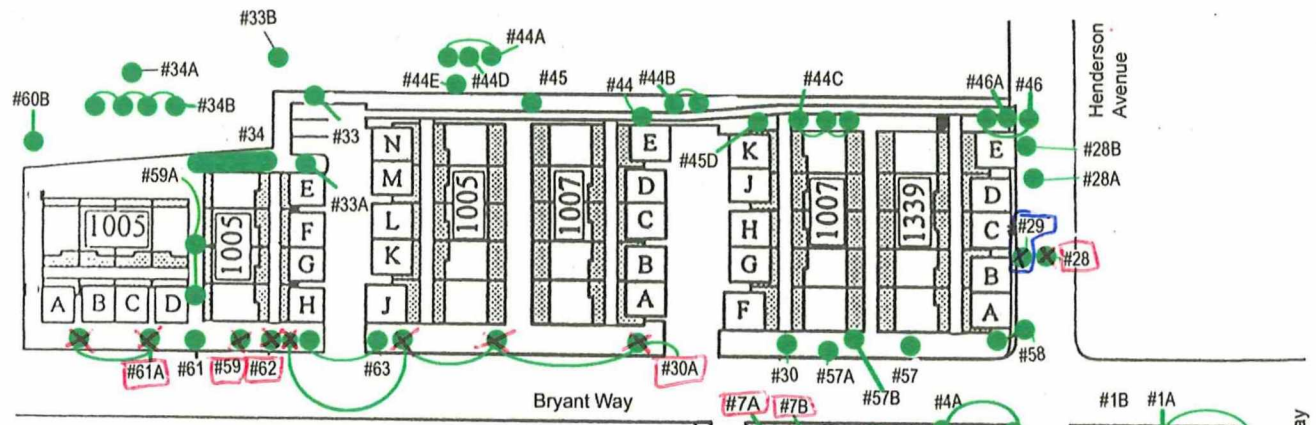

12/15/2019

CITY TREES: #61A, #59, #62
 #30A, #28
 #7A, #7B
 #1, #1C, #2, #36
 #11B, #39

OWNER PLANTED: #29

CAMINO DEL PRADO CONDOS, SUNNYVALE
 Xst: Henderson Avenue & Bryant Way

Map Date: 9/11/19
 © For The Exclusive Use Of:
 Biota Tech Services, Inc.
 No Unauthorized Reproduction
 (408) 248-3266